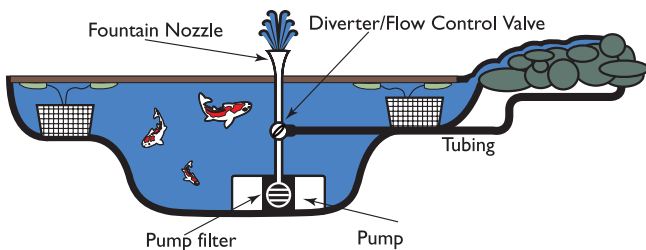

Beckett®

Water Gardening

Pond Kit

Small Pond Kit
270 Gallon
4 ft x 6 ft Finished Size

Item: 7113710
Model: SCK210

Product Features

Includes:

- 210 GPH pump
- 8 ft x 10 ft liner / 20 mil PVC
- 20 mil PVC
- Waterbell nozzle

Specifications & Performance

Application	Small outdoor ponds up to 7 ft x 5 ft
Operation (pump)	Underwater use only
Duty Cycle (pump)	Continuous operation
Power Requirements	115 V, 60 Hz, 12 watts, 0.5 A
Pump Type	Direct Drive
Performance	210 gallons/hour @ 1" lift
Shut Off	7.1 ft
Liner	20 mil PVC flexible 8"W x 10"L
Finished Pond Size	4 ft x 6 ft x 1.5 deep
Water Inlet Type	Requires 1/2" I.D. tubing
Cord Length	20 ft
Spitter	FS204 Fish
UPC	052309709450
Master Pack	1